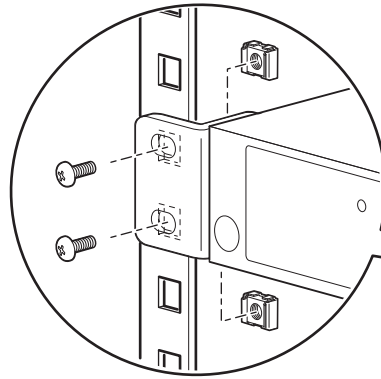

APC™

by Schneider Electric

Rack KVM Switch - Quick Start

www.apc.com

ns1768a

aem0374a

KVM2116P, KVM2132P

KVM1116P, KVM1116R