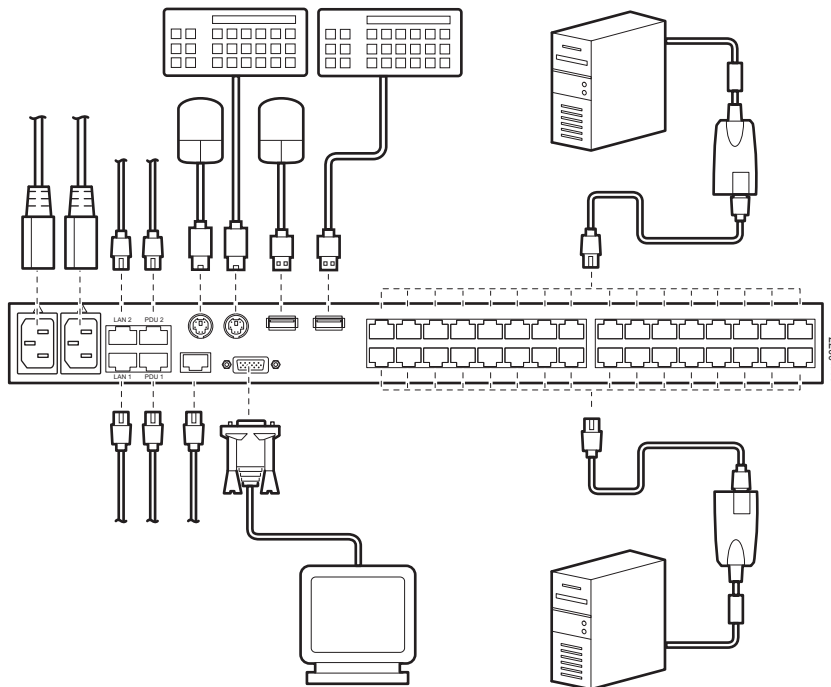

APC™

by Schneider Electric

Rack KVM Switch - Quick Start

www.apc.com

ns1768a

aem0374a

KVM2116P, KVM2132P

KVM1116P, KVM1116R