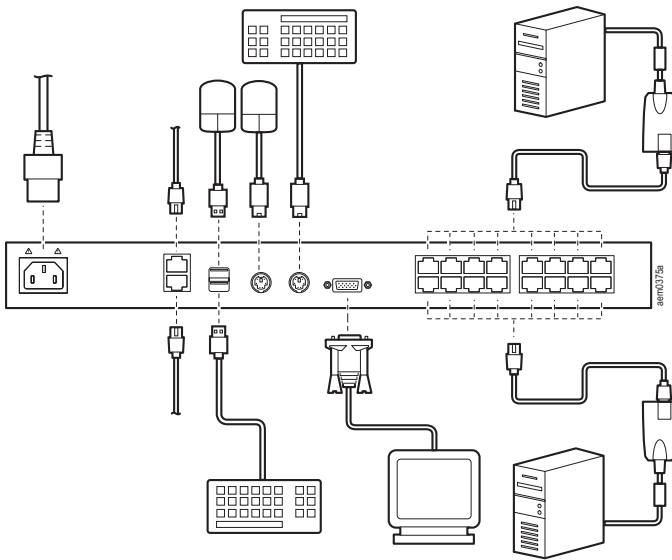

APC™

by Schneider Electric

Rack KVM Switch - Quick Start

www.apc.com

ns1768a

aem0374a

KVM2116P, KVM2132P

KVM1116P, KVM1116R