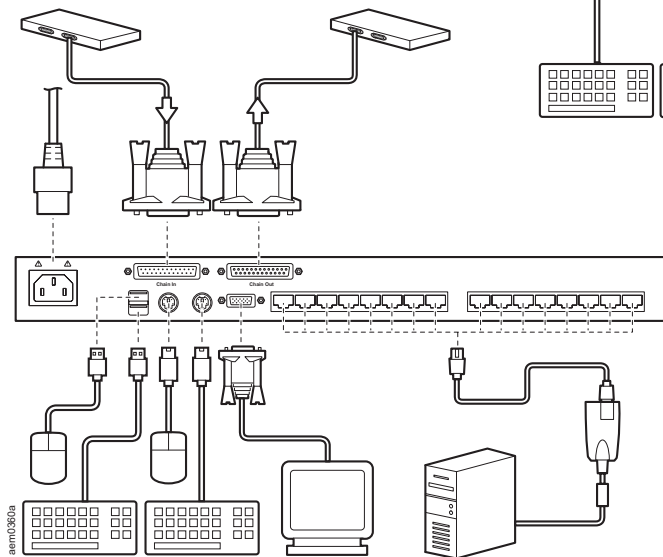

KVM0108A, KVM0116A

Customer support and warranty information is available at www.apc.com.

© 2017 APC by Schneider Electric. APC and the APC logo are owned by Schneider Electric Industries, S.A.S.

990-4405D
12/2017