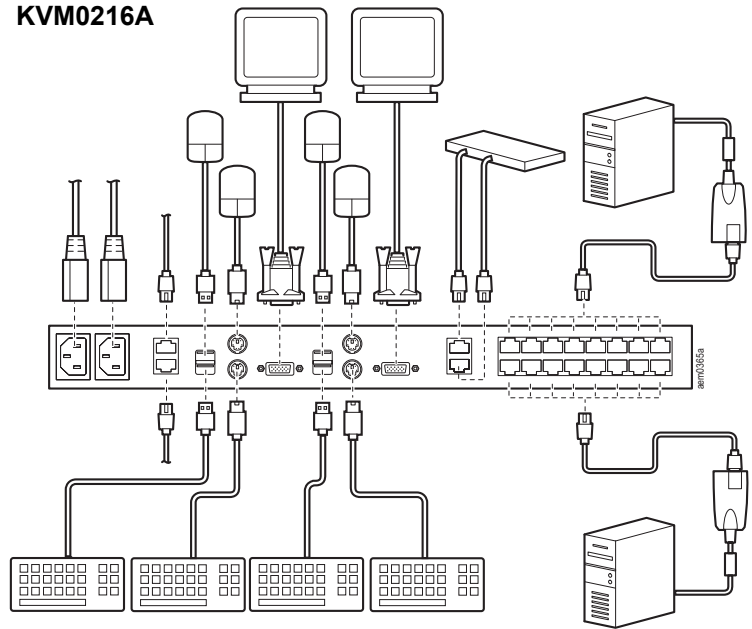

KVM1116P, KVM1116R

KVM0216A

KVM0108A, KVM0116A

Customer support and warranty information is available at www.apc.com.

© 2017 APC by Schneider Electric. APC and the APC logo are owned by Schneider Electric Industries, S.A.S.

990-4405D
12/2017